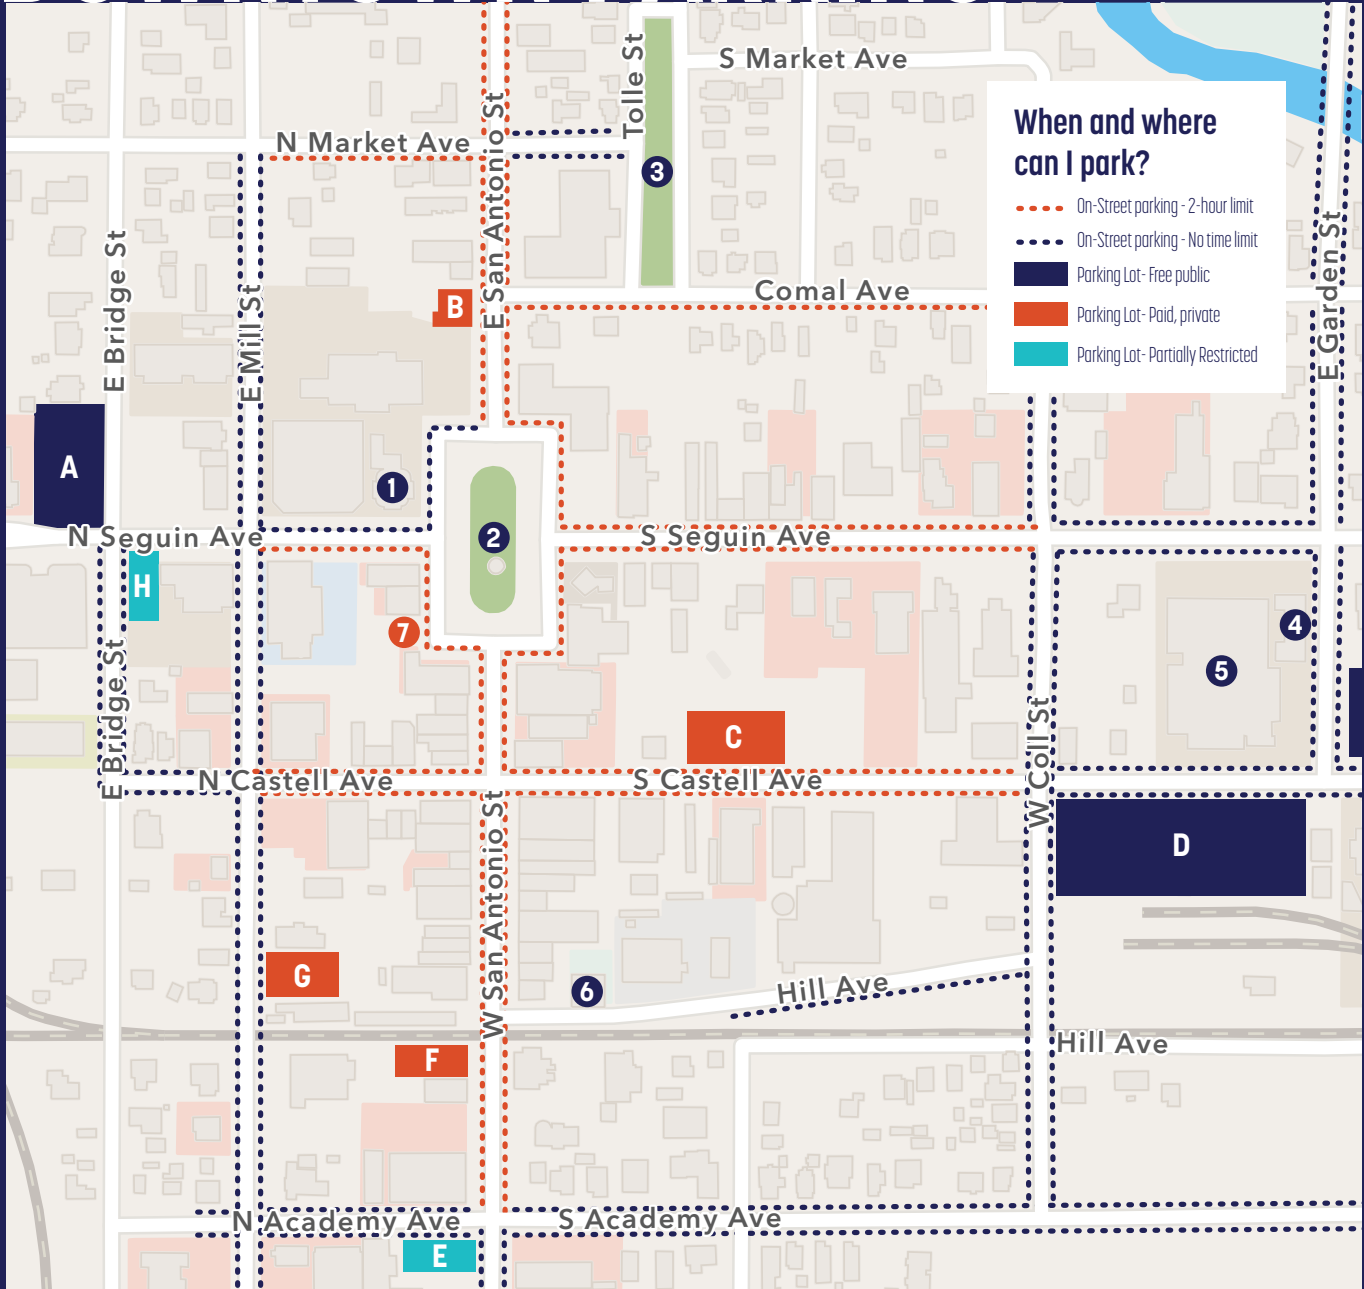

DOWNTOWN PARKING

When and where can I park?

- On-Street parking - 2-hour limit
- On-Street parking - No time limit
- Parking Lot- Free public
- Parking Lot- Paid, private
- Parking Lot- Partially Restricted

Parking Lots

- LOT A** Free, Public Lot
- LOT B** Pay to Park at Parkhaus
- LOT C** Pay to Park at Hinmann House
- LOT D** Free, Public Lot

- LOT E** Pay to Park, Partially Restricted, at Miller & Miller
- LOT F** Pay to Park at The Crossing
- LOT G** Pay to Park at Brauntex Theater
- LOT H** Partially Restricted, Reserved spaces are marked

NOTE: No overnight parking. Signs at lots identify paid, free, or restricted hours.

Landmarks & Destinations

- 1** Comal County Courthouse
- 3** Market Plaza
- 5** Civic/Convention Center
- 7** Public Restrooms
- 2** Main Plaza
- 4** Visitor Information Center
- 6** Historic Fire Station

For an interactive map, things to do, shopping, dining, and more information about Downtown New Braunfels, visit

DowntownNewBraunfels.com